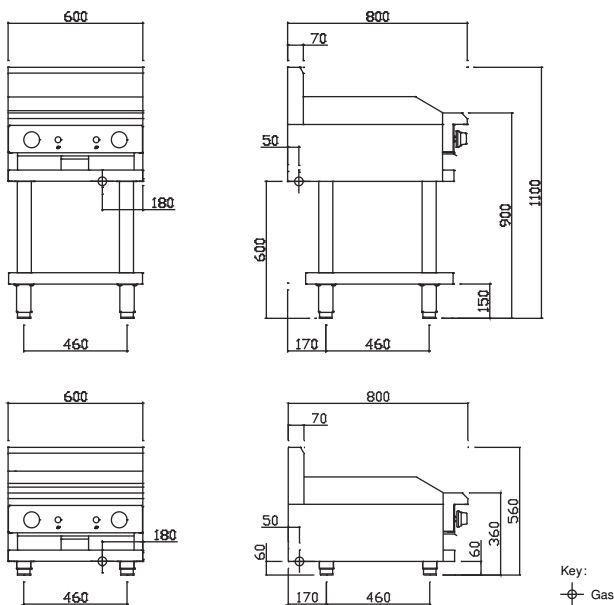

Model	Description	Nat Gas	LP Gas
	CS-6P	600 grill	36 mj/h	36 mj/h
	CS-3P3C	300 grill, 300 bbq	51 mj/h	51 mj/h