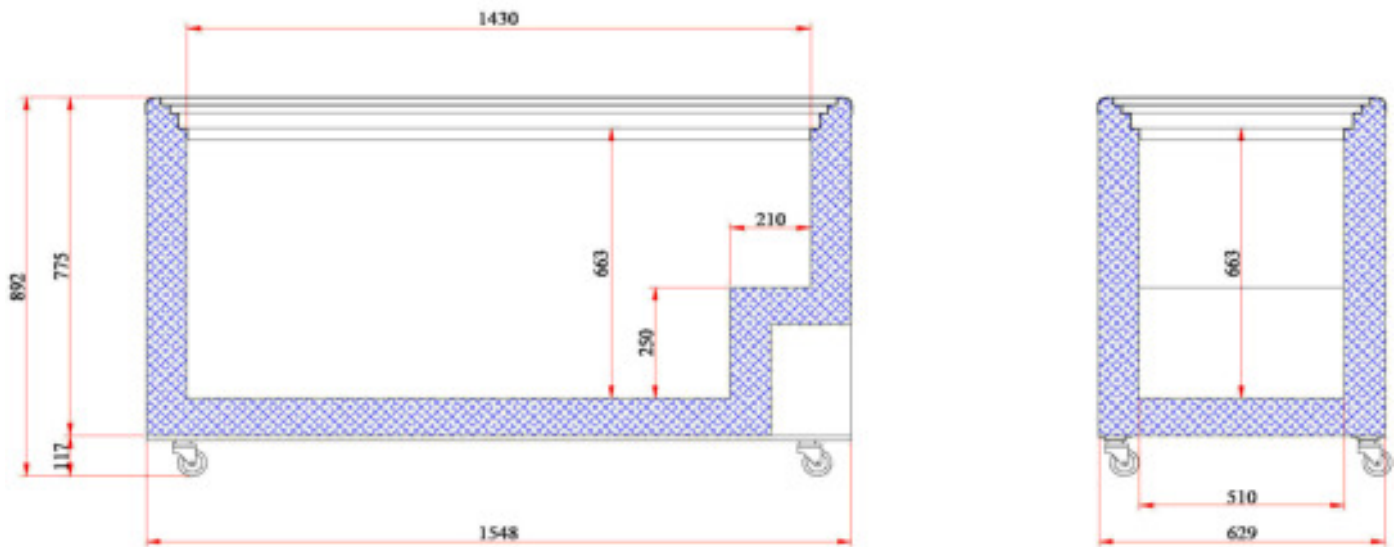

CF0500FTFG | Flat Glass Top 491L Chest Freezer

Chest Freezers

CF0500FTFG

**FLAT GLASS TOP
491L CHEST
FREEZER**

CF0500FTFG | Flat Glass Top 491L Chest Freezer

Chest Freezers

SPECIFICATIONS	Part Number	3735304	Internal Light	No
	Capacity	491L	No. of Lids	2
	Temperature range	-22 to -12°C	Lid Type	Slide - Glass
	Max. Ambient Temp	35°C	Lid Shape	Flat
	Refrigeration Capacity	400W	Lid Lock	Yes
	Energy Consumption	6.4kWh/24h	Temp. Controller	Analogue controller, digital display
	Current	2.6A	Castors	Yes
	Gross Weight	101kg	No. Baskets Included	6
	Packaged Dimensions	1585 x 680 x 950 mm	Colour	White
	Air-Circulation	Static	Warranty	2 Years, Parts & Labour
	Refrigerant	R404a	Warranty Service	Bromic Extra Care
	Plug Supplied	Yes, 1 x 10A		
	Plug Location	2m long, bottom right rear		

DIMENSIONS		External (mm)	Internal (mm)
	Width	1548	1430
	Depth	629	510
	Height	892	663

All information is correct at the time of publication. BROMIC PTY Ltd reserve the right to alter specifications without notice.