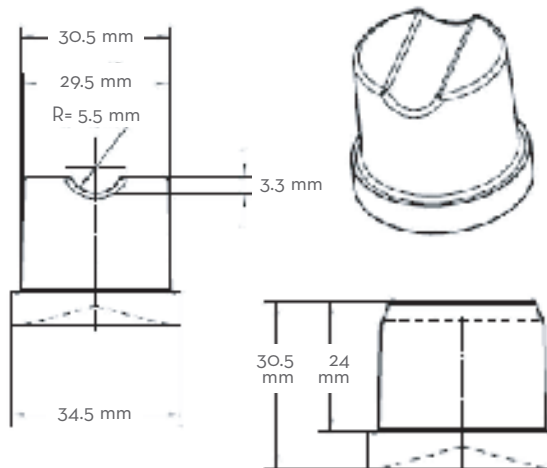

Ice Form

GOURMET ICE

GOURMET ICE DIMENSIONS

Height	30.5 mm
Diameter	34.25 mm

UCGO65A GOURMET SERIES UNDERCOUNTER

UCGO65A GOURMET SERIES UNDERCOUNTER

LEGS INCLUDED
150 mm high

- 1 - Power Cord
- 2 - 19 mm Water Inlet
- 3 - 20 mm Water Drain