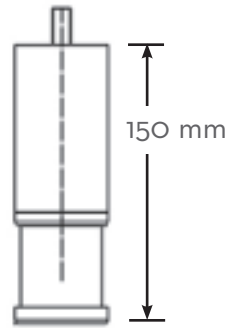

Ice Form

GOURMET ICE

GOURMET ICE DIMENSIONS

Height	30.5 mm
Diameter	34.25 mm

UCGO65A GOURMET SERIES UNDERCOUNTER

UCGO65A GOURMET SERIES UNDERCOUNTER

LEGS INCLUDED
150 mm high

- 1 - Power Cord
- 2 - 19 mm Water Inlet
- 3 - 20 mm Water Drain

Operating Requirements

	MINIMUM	MAXIMUM
	50 Hz	
Ambient Temp. Range Air	10 °C	43 °C
Water Temp.	5 °C	38 °C
Water Pressure	1 BAR	5 BAR
Electrical Voltage	230V/50Hz/1ph	

Dimensions

ALL MODELS	
W x D x H (mm)	387 x 510 x 791 on legs