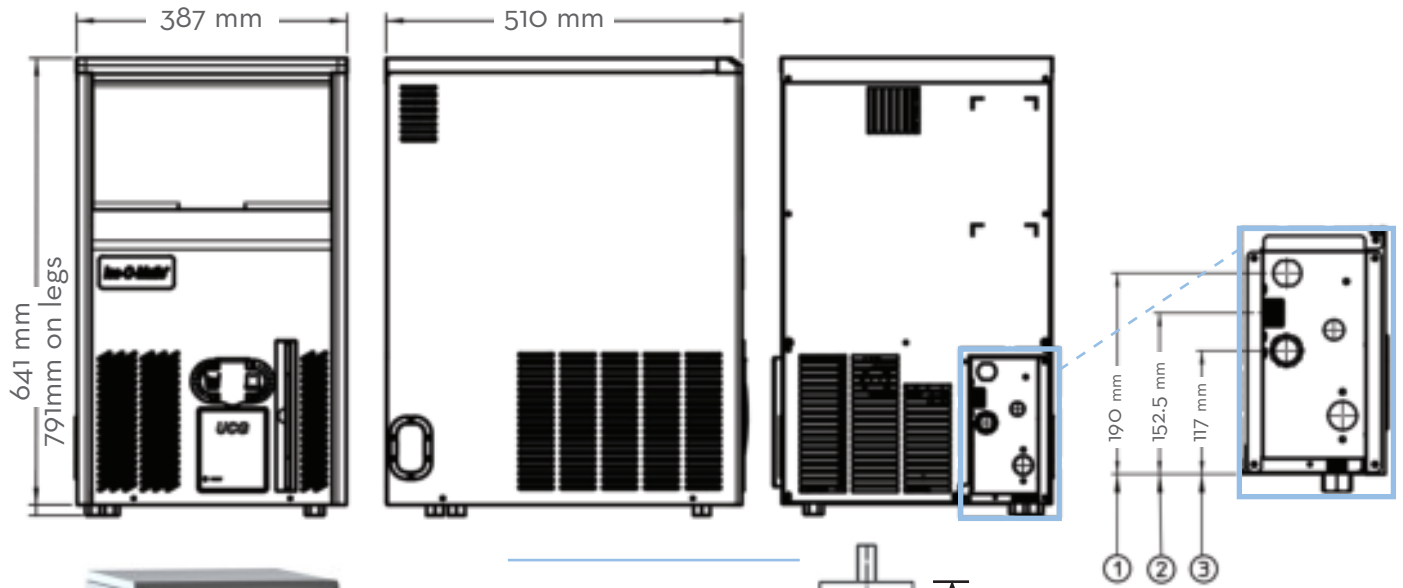

UCGO65A

Features

- Produces clear, long-lasting gourmet cubes.
- Space-saving 387 mm wide under-counter design.
- Produces up to 27 kg of ice per day.
- Constructed from sturdy, corrosion-resistant stainless steel and fingerprint-proof plastic.
- Ideal for any under-counter or bar application.
- Contemporary, elegant design.
- Environmentally friendly R134A refrigerant.
- Easily adjust the thickness of your ice from the front of the machine!

Space-Saving Solutions

- Front air discharge design for compact spaces.
- Low profile top saves counter space.
- Stores up to 8 kg of ice.
- Easy front access to ice.
- Removable Air Filter.

Options & Accessories

Ice Form

GOURMET ICE

GOURMET ICE DIMENSIONS

Height	30.5 mm
Diameter	34.25 mm

UCGO65A GOURMET SERIES UNDERCOUNTER

UCGO65A GOURMET SERIES UNDERCOUNTER

LEGS INCLUDED
150 mm high

- 1 - Power Cord
- 2 - 19 mm Water Inlet
- 3 - 20 mm Water Drain

Operating Requirements

	MINIMUM	MAXIMUM
	50 Hz	
Ambient Temp. Range Air	10 °C	43 °C
Water Temp.	5 °C	38 °C
Water Pressure	1 BAR	5 BAR
Electrical Voltage	230V/50Hz/1ph	

Dimensions

ALL MODELS	
W x D x H (mm)	387 x 510 x 791 on legs