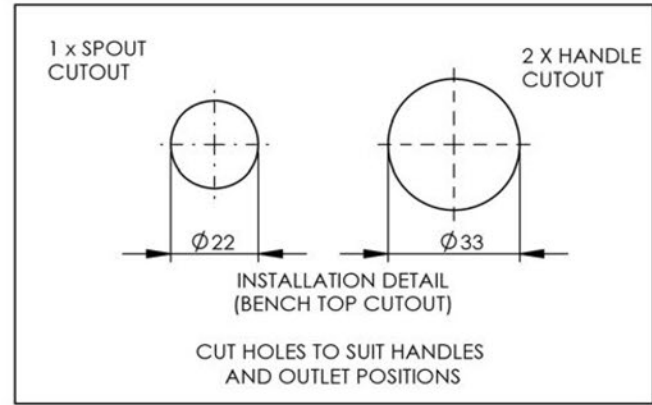

1/2" BSP WITH OLIVE COMPRESSION FITTINGS

YHS021

FSM (FOOD SERVICE MACHINERY PTY. LTD.)
 HEAD OFFICE: UNIT E6, 63-85 TURNER STREET,
 PORT MELBOURNE, VIC. 3207 AUSTRALIA
 T: +61 3 8645 2555 F: +61 3 8645 2565
 E: sales@fsm-pl.com.au W: www.fsm-pl.com.au