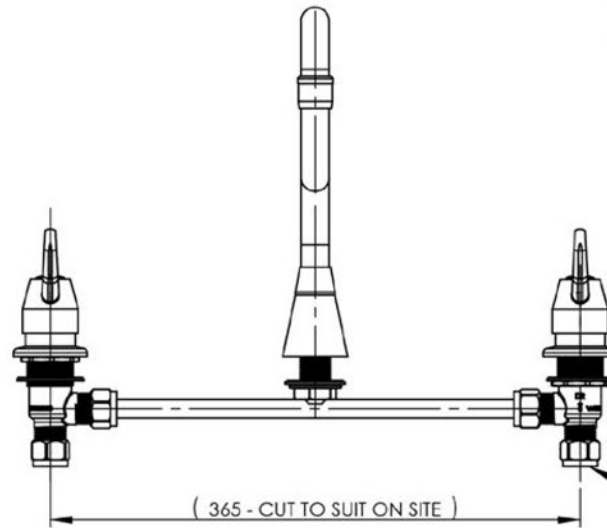

CUTOUT DIMENSIONS:
TAPS: 26MM
OUTLET: 23MM

1/2" BSP WITH
OLIVE COMPRESSION FITTING