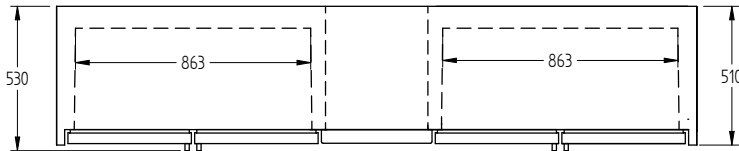

# HTD4GB

CATEGORY | TOPAZ CAFÉ RANGE

RANGE | **Topaz  
Bottle Cooler**

UNIT | REFRIGERATOR

TYPE | SELF CONTAINED

DOORS | 4

TOP VIEW

FRONT VIEW

SIDE VIEW

## SPECIFICATIONS

TEMPATURE	4°C / 10°C
CAPACITY LITRES	475
DIMENSIONS - W X D X H (BC) MM	2350 W x 510 D x 890 H
WEIGHT UNPACKED (KG)	170
DOOR TYPE	G (Glass Door)
FINISH (INTERIOR AND EXTERIOR EXCLUDING REAR AND UNDER)	B (Black)
SHELVES/DOOR	2
<b>ELECTRICAL</b>	
POWER SUPPLY	10 amp
RUNNING AMPS	3.8
<b>GAS TYPE</b>	
REFRIGERANT	R134a