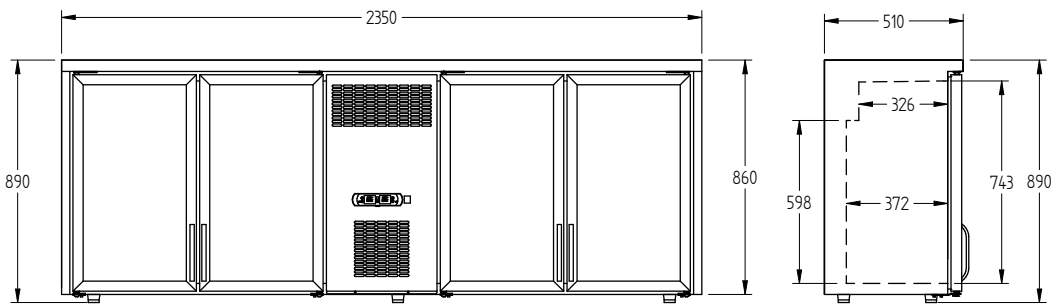

TOP VIEW

FRONT VIEW

SIDE VIEW

SPECIFICATIONS

TEMPATURE	4°C / 10°C
CAPACITY LITRES	475
DIMENSIONS - W X D X H (BC) MM	2350 W x 510 D x 890 H
WEIGHT UNPACKED (KG)	170
DOOR TYPE	G (Glass Door)
FINISH (INTERIOR AND EXTERIOR EXCLUDING REAR AND UNDER)	B (Black)
SHELVES/DOOR	2
ELECTRICAL	
POWER SUPPLY	10 amp
RUNNING AMPS	3.8
GAS TYPE	
REFRIGERANT	R134a

*** For **OPTIONS** refer to the current Williams Price Guide