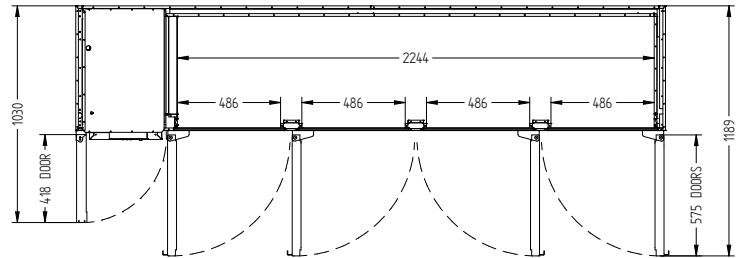

# HB4U

CATEGORY	GENERAL COUNTERS & BACK BARS
RANGE	<b>BORONIA</b>
UNIT	REFRIGERATOR
TYPE	SELF CONTAINED
DOORS	4

## SPECIFICATIONS

<b>CAPACITY LITRES</b>	760
<b>TEMPERATURE</b>	1°C / 4°C
<b>FRONT BREATHING</b>	YES
<b>DIMENSIONS - W X D X H (ON CASTORS) MM</b>	2775 W x 650 D x 845 H
<b>WEIGHT UNPACKED (KG)</b>	170