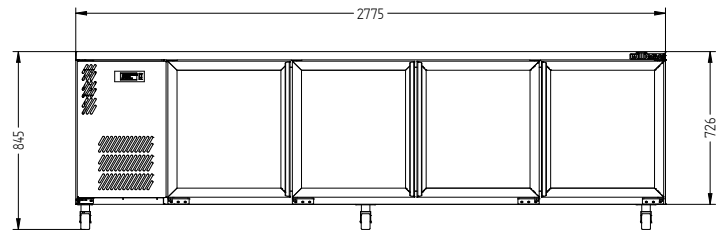

# HB4U

CATEGORY	GENERAL COUNTERS & BACK BARS
RANGE	<b>BORONIA</b>
UNIT	REFRIGERATOR
TYPE	SELF CONTAINED
DOORS	4

## SPECIFICATIONS

<b>CAPACITY LITRES</b>	760
<b>TEMPERATURE</b>	1°C / 4°C
<b>FRONT BREATHING</b>	YES
<b>DIMENSIONS - W X D X H (ON CASTORS) MM</b>	2775 W x 650 D x 845 H
<b>WEIGHT UNPACKED (KG)</b>	170