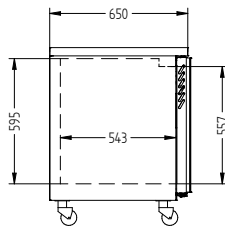

## SPECIFICATIONS

<b>CAPACITY LITRES</b>	760
<b>TEMPERATURE</b>	1°C / 4°C
<b>FRONT BREATHING</b>	YES
<b>DIMENSIONS - W X D X H (ON CASTORS) MM</b>	2775 W x 650 D x 845 H
<b>WEIGHT UNPACKED (KG)</b>	170