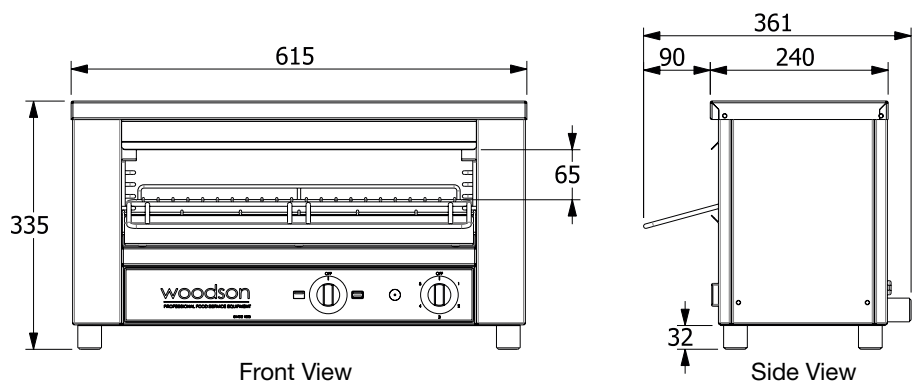

SPECIFICATIONS

kW 2.2 Amps 10 Weight 16kg
Width 615 Depth 360 Height 335

Dealer:

We reserve the right to alter specifications of products without notice. All dimensions are in mm.