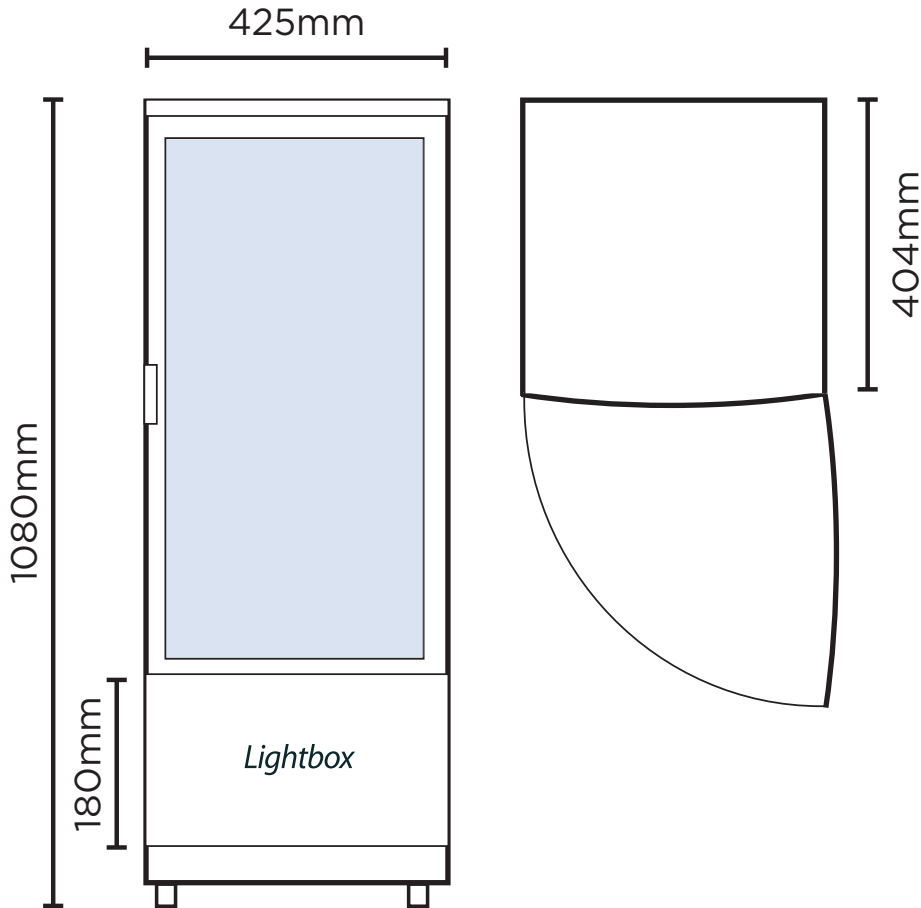

CT0100G4BC | Curved Glass 98L LED

Countertop Merchandisers

CT0100G4BC

**CURVED GLASS
98L LED**

CT0100G4BC | Curved Glass 98L LED

Countertop Merchandisers

SPECIFICATIONS

Part Number	3735192	Door Swing Dimension	425mm
Capacity	98L	Total Depth of Door Open	829mm
Temperature Range	+2 to +8°C	Door Shape	Curved
Max. Ambient Temp.	32°C	Self-Closing Door	No
Refrigeration Capacity	164W	Door Lock	Yes
Energy Consumption	5.39kWh/h	No. of doors	1
Current	1.2A	Temp. Controller	Digital
Gross Weight	41kg	Castors	Feet Included
Packaged Dimensions	480 x 450 x 1135 mm	No. of Shelves inc. Base	5
Refrigerant	R134a	Shelves Dimensions	342(w) x 357(d) mm
Plug Supplied	Yes, 1 x 10A	Colour	Black
Plug Location	Right Side	Warranty	1 Year, Parts & Labour
Display Light Box	Yes	Warranty Service	Bromic Extra Care
Main Light	LED		
Door Type	Safety glass door		

DIMENSIONS

External (mm)	
Width	425
Depth	404
Height	1080
Internal (mm)	
Width	367
Depth	306
Height	785

BROMIC PTY Ltd reserve the right to alter specifications without notice.